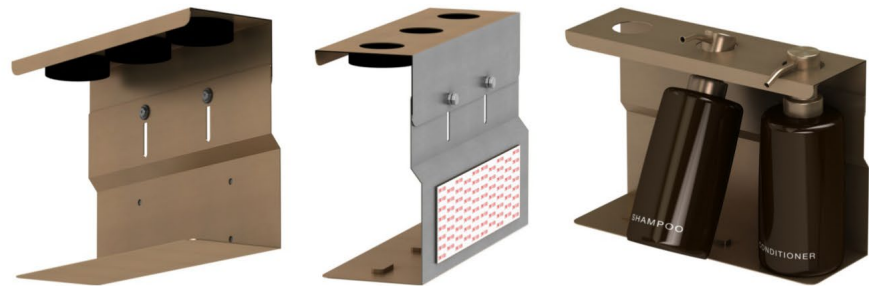

Wall Mount System – Bronze Finished Stainless Steel

front elevation 1

detail elevation

Shown in Bronze with Amber Gloss Resin Pumps

Wall Mount System – Brushed Stainless Steel

*Shown in Brushed Stainless with
White Matte Resin Pumps*

- Holds 3 Via Motif Resin pumps (10oz capacity)
- Crafted from stainless steel
- Locking mechanism promotes guest safety and allows fast and easy refills
- Available in Brushed Stainless or Bronze finish

Coaster System

*Shown in Beach Sand Resin with
Wood Accents*

- Elegant resin coasters add sophisticated design touch and further promote dispenser stability
- Coasters may be siliconed to shower niche or countertop to keep in place
- Available in Opaque, Sand and "Glass" resin options

Resin Pumps - Opaque Resin

Shown in White Matte

Shown in Amber Gloss

Shown in Pearl White Gloss

Opaque Resin (Gloss or Matte Finish available)

Resin Pumps - Sand Resin

Sand Resin

Beach
Sand