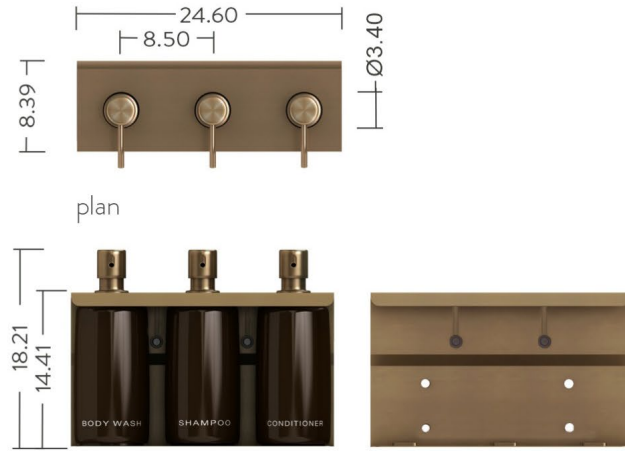

Wall Mount System – Bronze Finished Stainless Steel

front elevation 1

detail elevation

Shown in Bronze with Amber Gloss Resin Pumps

Wall Mount System – Brushed Stainless Steel

*Shown in Brushed Stainless with
White Matte Resin Pumps*

- Holds 3 Via Motif Resin pumps (10oz capacity)
- Crafted from stainless steel
- Locking mechanism promotes guest safety and allows fast and easy refills
- Available in Brushed Stainless or Bronze finish