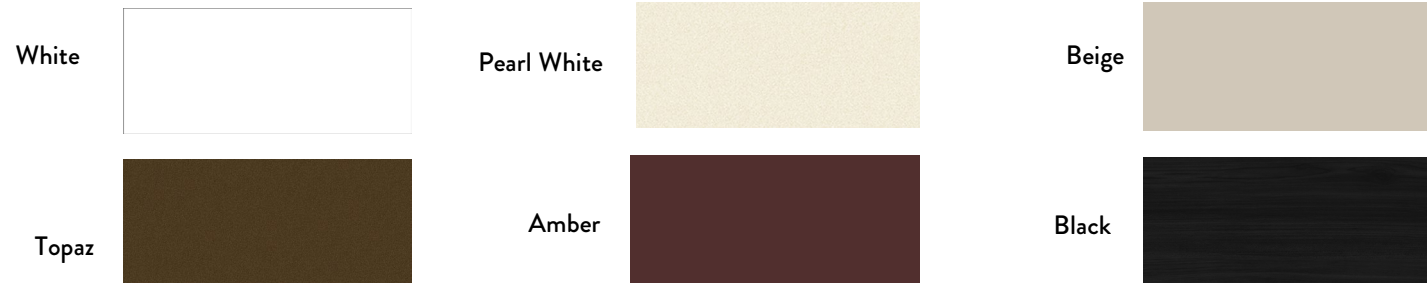

Resin Pumps - Opaque Resin

Shown in White Matte

Shown in Amber Gloss

Shown in Pearl White Gloss

Opaque Resin (Gloss or Matte Finish available)

Resin Pumps - Sand Resin

Sand Resin

Beach
Sand

Gray
Sand

Black
Sand

Resin Pumps – “Glass” Resin

Green “Glass” Resin

Blue “Glass” Resin

Dark Amber “Glass” Resin

Branded Amenity Card Stands

illustration